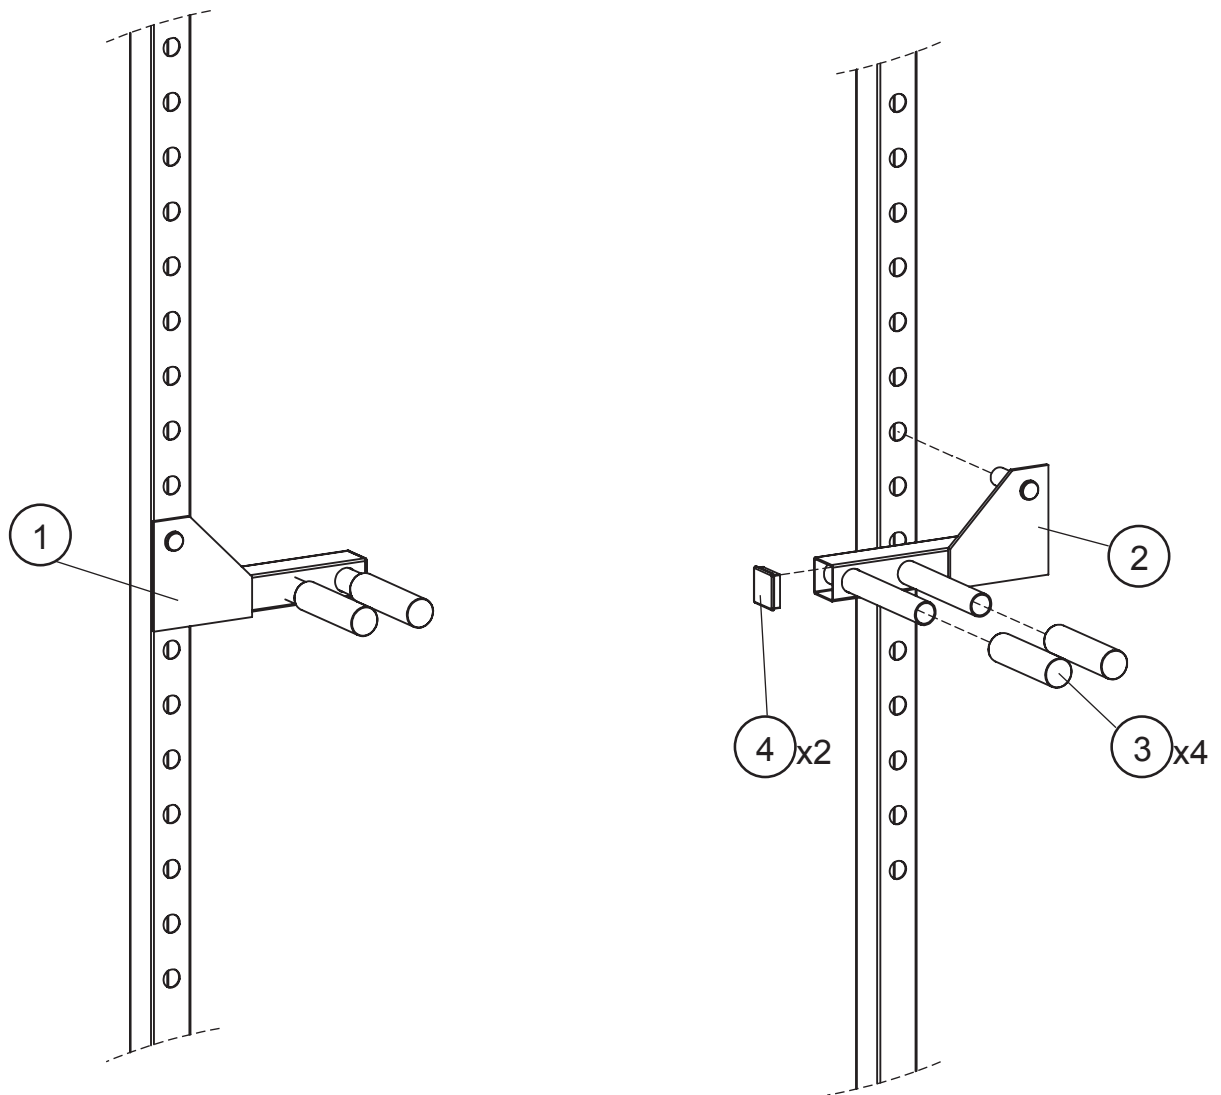

Dip Handlers 20687

Assembly Instructions

Parts & Hardware List

Part#	Discription	Qty
1	Right Handle	1
2	Left Handle	1
3	Handle Sleeve	4
3	F50x50mm Inner Cap	2