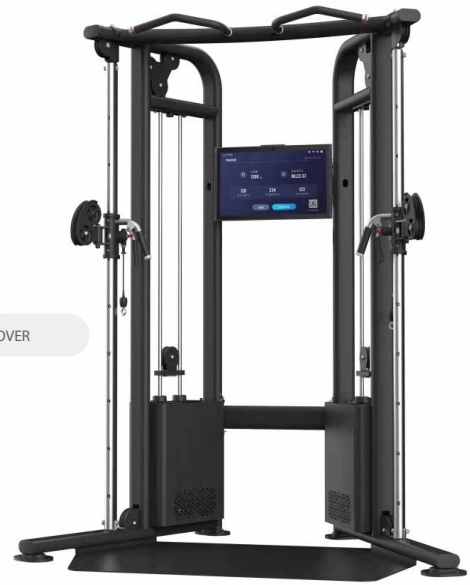

PEC DECK

LAT PULLDOWN

CHEST/
SHOULDER PRESS

HIP ABDUCTION/
ADDUCTION

SEATED LEG PRESS

ABS/
BACK EXTENSION

CABLE CROSSOVER

ADAPTIVE DIGITAL RESISTANCE

Electric motor provides stable digital resistance.

TOUCHSCREEN CONTROL PANEL

Easy touch to adjust, saves you from moving cumbersome weight plates.

1200 1200 72.0 28.0 kg

动作预览

Duration: 03:45:56
Calories: 1234 kcal
Steps: 89
Capacity: 1200 kg