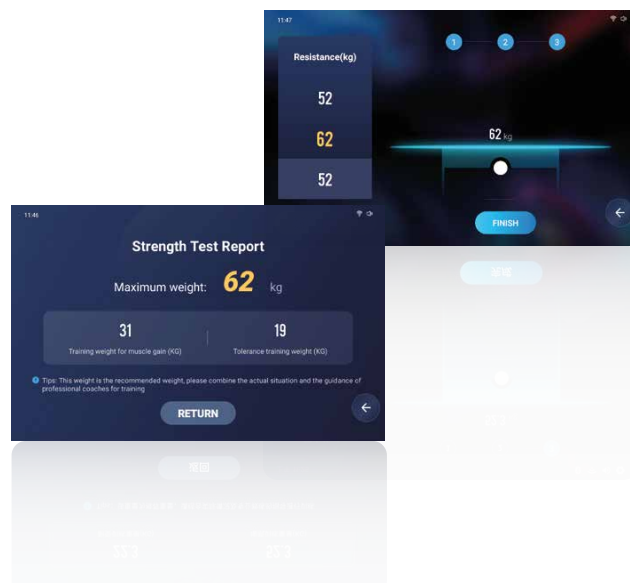

TECHNOLOGY IS THE FIRST PRODUCTIVE FORCE

AUTHORIZED PATENTS

117

Data as of May 2023

DIGITAL WEIGHT VS TRADITIONAL EQUIPMENT

	DIGITAL WEIGHT	TRADITIONAL EQUIPMENT
ADJUSTMENT ACCURACY	1kg	2.5kg/5kg
ADJUSTMENT METHOD	Touch panel precise adjustment	Manual insertion
STRENGTH TEST	AI evaluation of training weight	None
TRAINING MODE	Standard/Eccentric /Isokinetic/Elastic	Standard
TRAINING GUIDE	Video Guidance/Interactive Animation Guidance	Pictures
TRAINING DATA	Process data/result data, automatically recorded through the account	None

DATA SYNC

Real-time display of training process data.
Training results is automatically recorded and tracked at any time

STRENGTH TEST

Intelligently evaluate your training weight and train more efficiently.