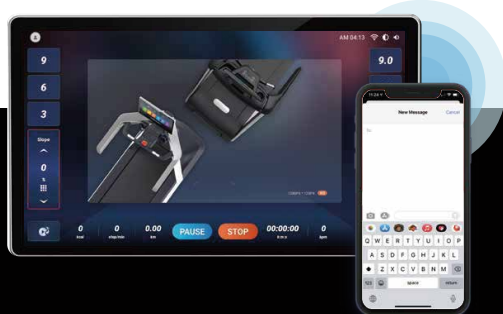

MULTI-SCREEN INTERACTION

Music/Video Player

Wireless Screen Projection*

When projecting, the phone can turn off the screen, make calls, run apps.