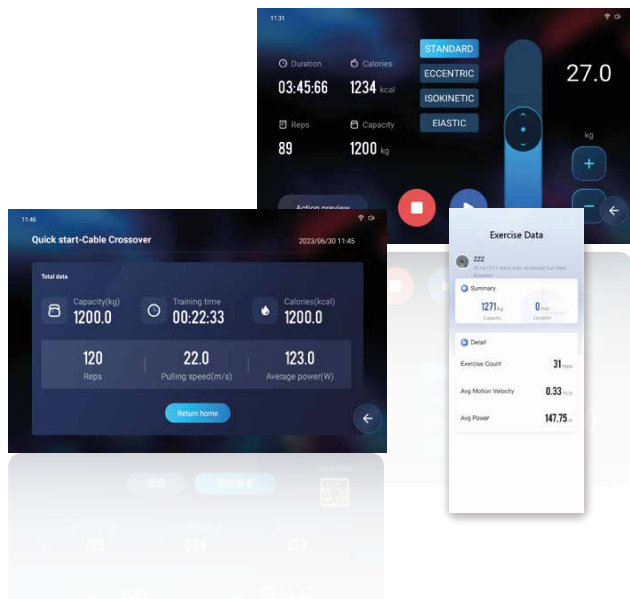

Electric motor provides stable digital resistance.

TOUCHSCREEN CONTROL PANEL

Easy touch to adjust, saves you from moving cumbersome weight plates.

1200 1200 72.0 28.0 kg

动作预览

Duration: 03:45:56
Calories: 1234 kcal
Steps: 89
Capacity: 1200 kg

STANDARD
ECCENTRIC
ISOKINETIC
ELASTIC

27.0 kg

Action preview

Hip Abduction /Adduction

DATA SYNC

Real-time display of training process data.
Training results is automatically recorded and tracked at any time

STRENGTH TEST

Intelligently evaluate your training weight and train more efficiently.

DIGITAL WEIGHT VS TRADITIONAL EQUIPMENT

	DIGITAL WEIGHT	TRADITIONAL EQUIPMENT
ADJUSTMENT ACCURACY	1kg	2.5kg/5kg
ADJUSTMENT METHOD	Touch panel precise adjustment	Manual insertion
STRENGTH TEST	AI evaluation of training weight	None
TRAINING MODE	Standard/Eccentric/Isokinetic/Elastic	Standard
TRAINING GUIDE	Video Guidance/Interactive Animation Guidance	Pictures
TRAINING DATA	Process data/result data, automatically recorded through the account	None