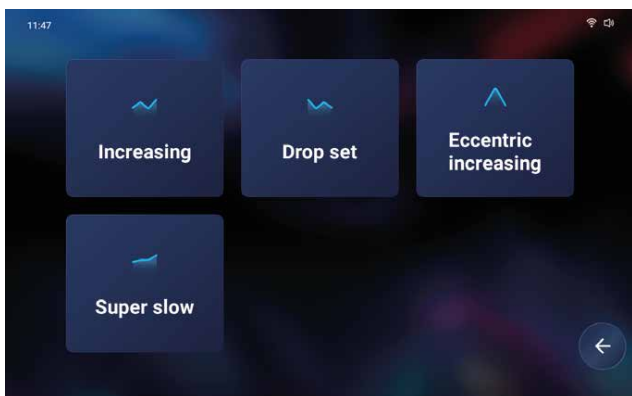

ADVANCED TRAINING MODE

Incremental, decremental, super slow, different advanced modes, let your state go further.

SMART FUNCTIONAL TRAINER

Main Features:

- The functional trainer supports taller users with a variety of exercises and features 21 adjustable cable positions to accommodate users of various sizes, making it even better when used as a standalone device.
- Top furniture grips allow for pull-ups.
- Bilateral 100kg digital weight provide sufficient load for experienced lifters
- Nickel-plated sliding parts are beautiful and durable.