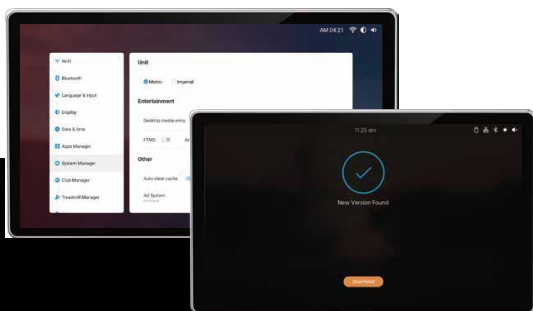

OVER THE AIR (OTA) UPGRADE

A full team of engineers to continuously upgrade software and functions to deliver better and better running experience for users.