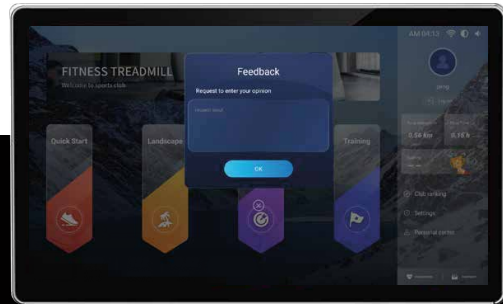

ONLINE FEEDBACK

Club owners can report any issues through the treadmill. Making it easier to locate and troubleshoot any specific treadmill problems.