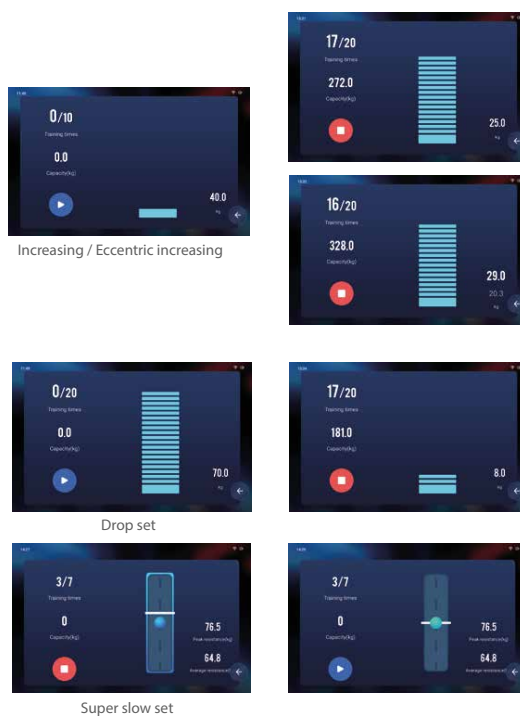

DATA SYNC

Real-time display of training process data.
Training results is automatically recorded and tracked at any time

STRENGTH TEST

Intelligently evaluate your training weight and train more efficiently.

ADVANCED TRAINING MODE

Incremental, decremental, super slow, different advanced modes, let your state go further.

SMART FUNCTIONAL TRAINER

Main Features:

- The functional trainer supports taller users with a variety of exercises and features 21 adjustable cable positions to accommodate users of various sizes, making it even better when used as a standalone device.
- Top furniture grips allow for pull-ups.
- Bilateral 100kg digital weight provide sufficient load for experienced lifters
- Nickel-plated sliding parts are beautiful and durable.