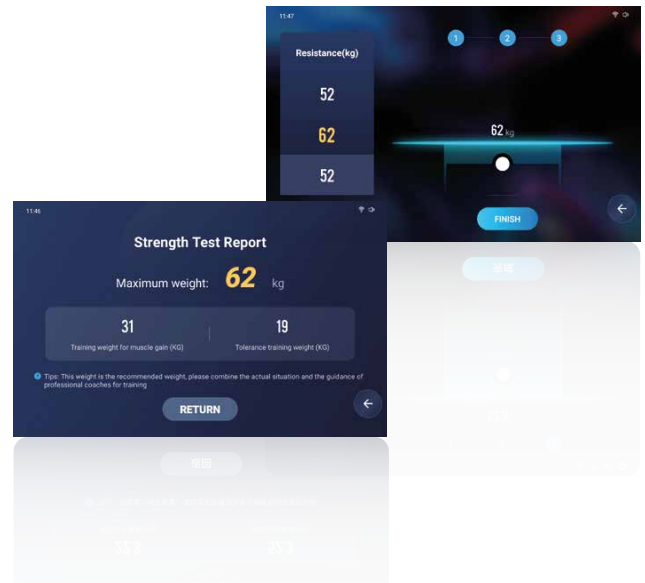

Electric motor provides stable digital resistance.

TOUCHSCREEN CONTROL PANEL

Easy touch to adjust, saves you from moving cumbersome weight plates.

1200 1200 72.0 28.0 kg

动作预览

Duration: 03:45:56
Calories: 1234 kcal
Steps: 89
Capacity: 1200 kg

STANDARD
ECCENTRIC
ISOKINETIC
ELASTIC

27.0 kg

Action preview

Hip Abduction /Adduction

DATA SYNC

Real-time display of training process data.
Training results is automatically recorded and tracked at any time

STRENGTH TEST

Intelligently evaluate your training weight and train more efficiently.

DIGITAL WEIGHT VS TRADITIONAL EQUIPMENT

	DIGITAL WEIGHT	TRADITIONAL EQUIPMENT
ADJUSTMENT ACCURACY	1kg	2.5kg/5kg
ADJUSTMENT METHOD	Touch panel precise adjustment	Manual insertion
STRENGTH TEST	AI evaluation of training weight	None
TRAINING MODE	Standard/Eccentric/Isokinetic/Elastic	Standard
TRAINING GUIDE	Video Guidance/Interactive Animation Guidance	Pictures
TRAINING DATA	Process data/result data, automatically recorded through the account	None