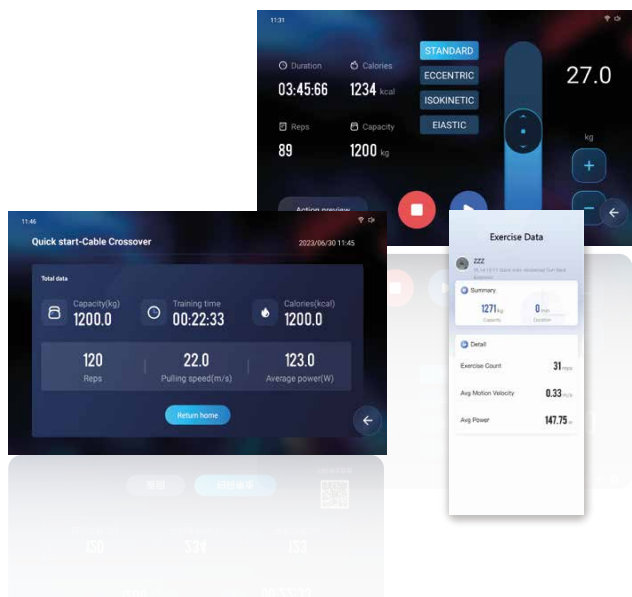

DATA SYNC

Real-time display of training process data.
Training results is automatically recorded and tracked at any time