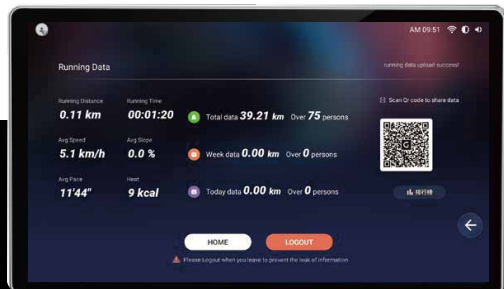

PERSONAL AND EXCLUSIVE USER ACCOUNT

Users can create their own private accounts, saving and viewing running data at any time.
Users can download the exclusive app on the mobile phone to view and share the running data*.